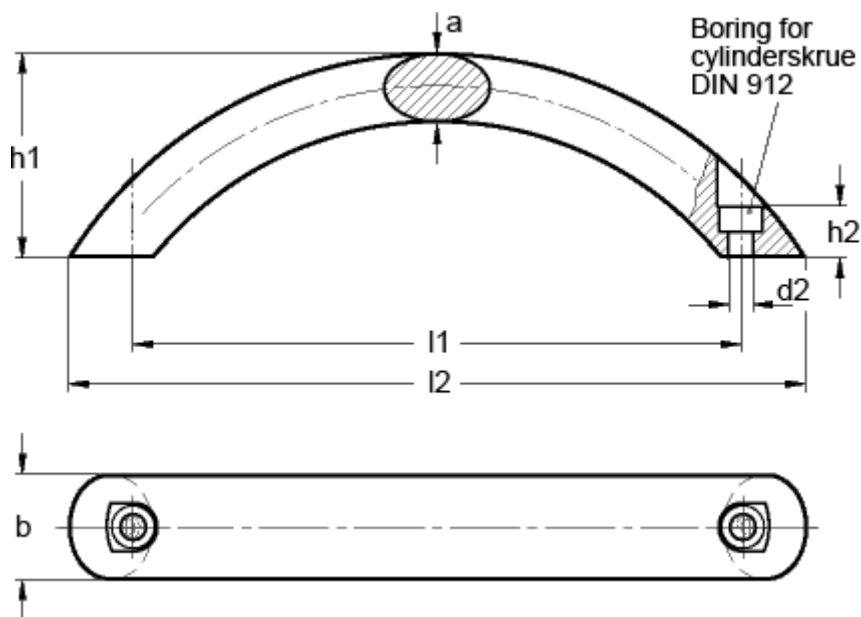

Article number: 201712150

Description: E+G Arch handle GN 565.4-20-160-B-SR

Measures

a	= 13
b	= 20
d2	= 5.3
h1	= 51
h2	= 10
l1	= 160
l2 approx.	= 185
t min	= 8.5